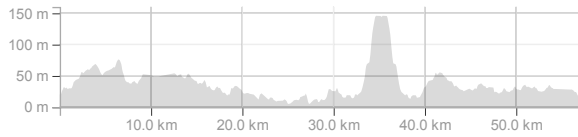

SBS, Dark Star & Steyning bostal

<https://www.strava.com/routes/2674531>

56.9 km
Distance

541 m
Elevation Gain

Road
Ride Type

Est. Moving Time: 1:55:31

Route recommendations may be incomplete and/or inaccurate and may contain sections of